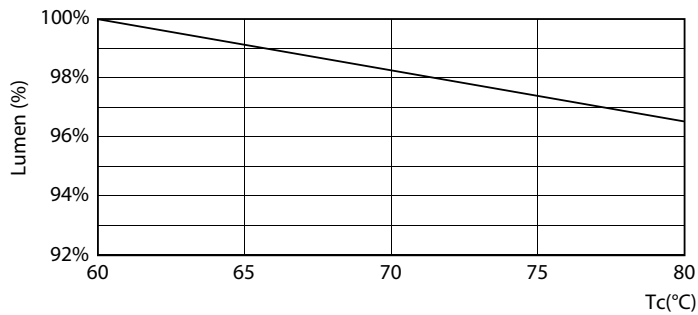

CorePro LEDtube EM/Mains T8

Photometric data

General uniform lighting - CorePro LEDtube 1200mm 15.5W 865 T8

Lifetime

Lumen Maintenance Diagram - CorePro LEDtube 1200mm 15.5W 865 T8