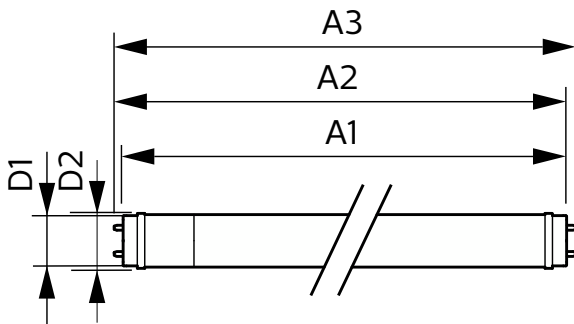

Dimensional drawing

Product	D1	D2	A1	A2	A3
CorePro LEDtube 1200mm 15.5W 865 T8	25.7 mm	28 mm	1,198 mm	1,205 mm	1,212 mm

Photometric data

Light Distribution Diagram - CorePro LEDtube 1200mm 15.5W 865 T8

Spectral Power Distribution Colour - CorePro LEDtube 1200mm 15.5W 865 T8