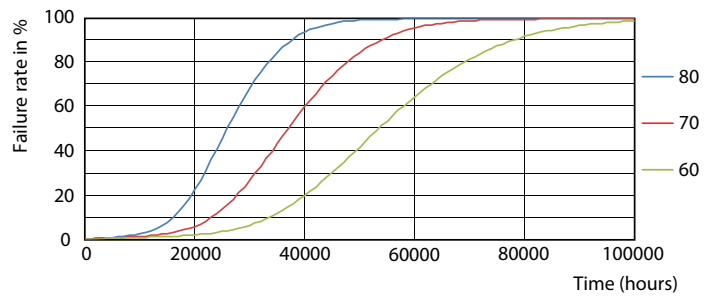

CorePro LEDtube EM/Mains T8

Photometric data

General uniform lighting - CorePro LEDtube 1200mm 15.5W 865 T8

Lifetime

Lumen Maintenance Diagram - CorePro LEDtube 1200mm 15.5W 865 T8

Life Expectancy Diagram

LifetimeVsTc