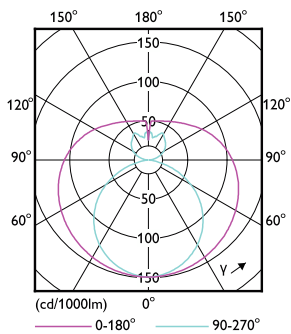

Product Data

Order product name	CorePro LEDtube 1200mm 15.5W 865 T8
Full product name	CorePro LEDtube 1200mm 15.5W 865 T8
Full product code	871951444809400
Order code	44809400
Material Nr. (12NC)	929003519802
Net Weight (Piece)	0.220 kg
EAN/UPC - Product/Case	8719514448094
Numerator - Packs per outer box	20
EAN/UPC - Case	8719514448100

Dimensional drawing

Product	D1	D2	A1	A2	A3
CorePro LEDtube 1200mm 15.5W 865 T8	25.7 mm	28 mm	1,198 mm	1,205 mm	1,212 mm

Photometric data

Light Distribution Diagram - CorePro LEDtube 1200mm 15.5W 865 T8

Spectral Power Distribution Colour - CorePro LEDtube 1200mm 15.5W 865 T8