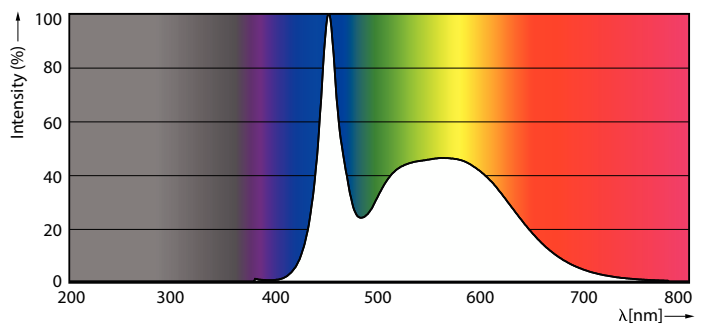

Spectral Power Distribution Colour - CorePro LEDtube 1200mm 15.5W 865 T8