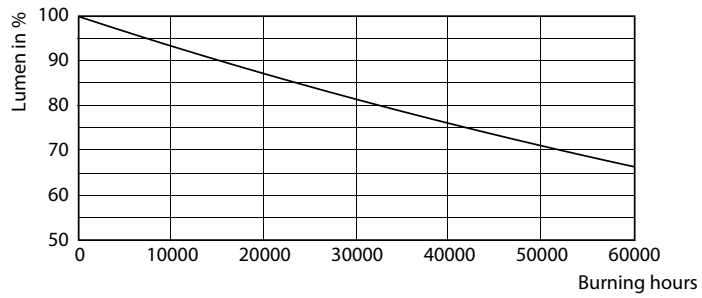

CorePro LEDtube EM/Mains T8

Lifetime

Lumen Maintenance Diagram - CorePro LEDtube 1200mm 15.5W 865 T8