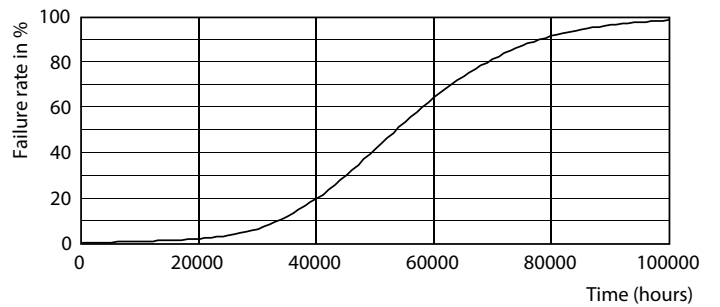

CorePro LEDtube EM/Mains T8

Photometric data

General uniform lighting - CorePro LEDtube 1200mm 15.5W 865 T8

Lifetime

Life Expectancy Diagram